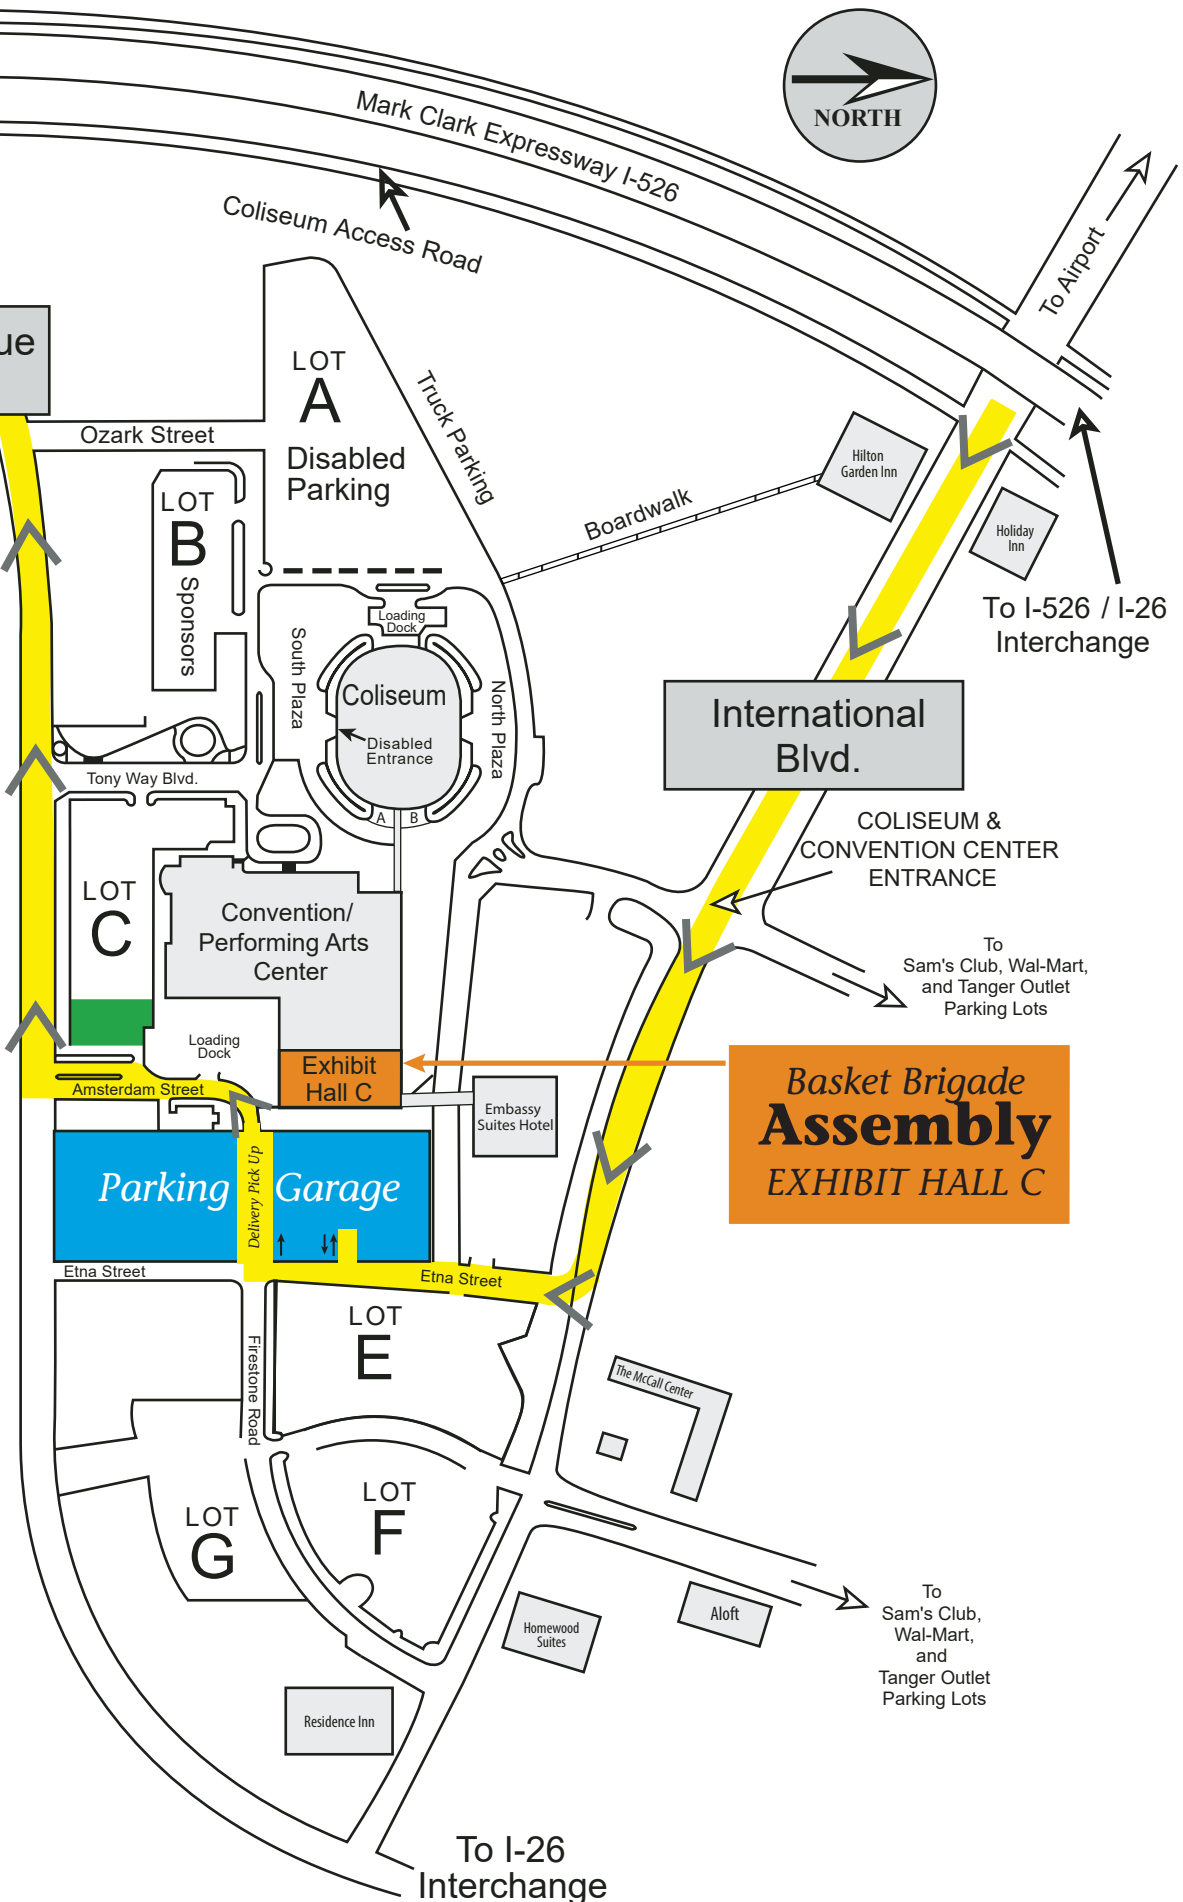

North Charleston Coliseum/Convention Center/Performing Arts Center Parking Guide

Basket Brigade Delivery Driver Route

- ENTER VIA INTERNATIONAL BLVD.
- PARK IN GARAGE FLOOR 1 AND COME TO EXHIBIT HALL C TO GET YOUR ROUTE.
- EXIT PARKING GARAGE ON AMSTERDAM ST. AND PICK UP MEALS ON THE WAY OUT OF GARAGE
- EXIT VIA WEST MONTAGUE AVE.

Free Volunteer Parking
GARAGE FLOOR 2

LOT C
TEMPORARY PARKING FOR TRAILERS & LARGE COMMERCIAL VEHICLES FOR LARGE GROUP PICK UP

Basket Brigade Assembly
EXHIBIT HALL C

To I-26 Interchange

To Sam's Club, Wal-Mart, and Tanger Outlet Parking Lots

To I-526 / I-26 Interchange

COLISEUM & CONVENTION CENTER ENTRANCE

To Sam's Club, Wal-Mart, and Tanger Outlet Parking Lots

To Sam's Club, Wal-Mart, and Tanger Outlet Parking Lots